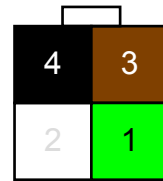

## ES4 Connector

Molex 43025-0400 (4-pin)

Terminals: 43030-0009

- 1. GND
- 2.
- 3. Signal
- 4. Cal/Status

View = Back of Connectors

Wire: 22 Gauge Black, 22 Gauge Brown, 22 Gauge Green